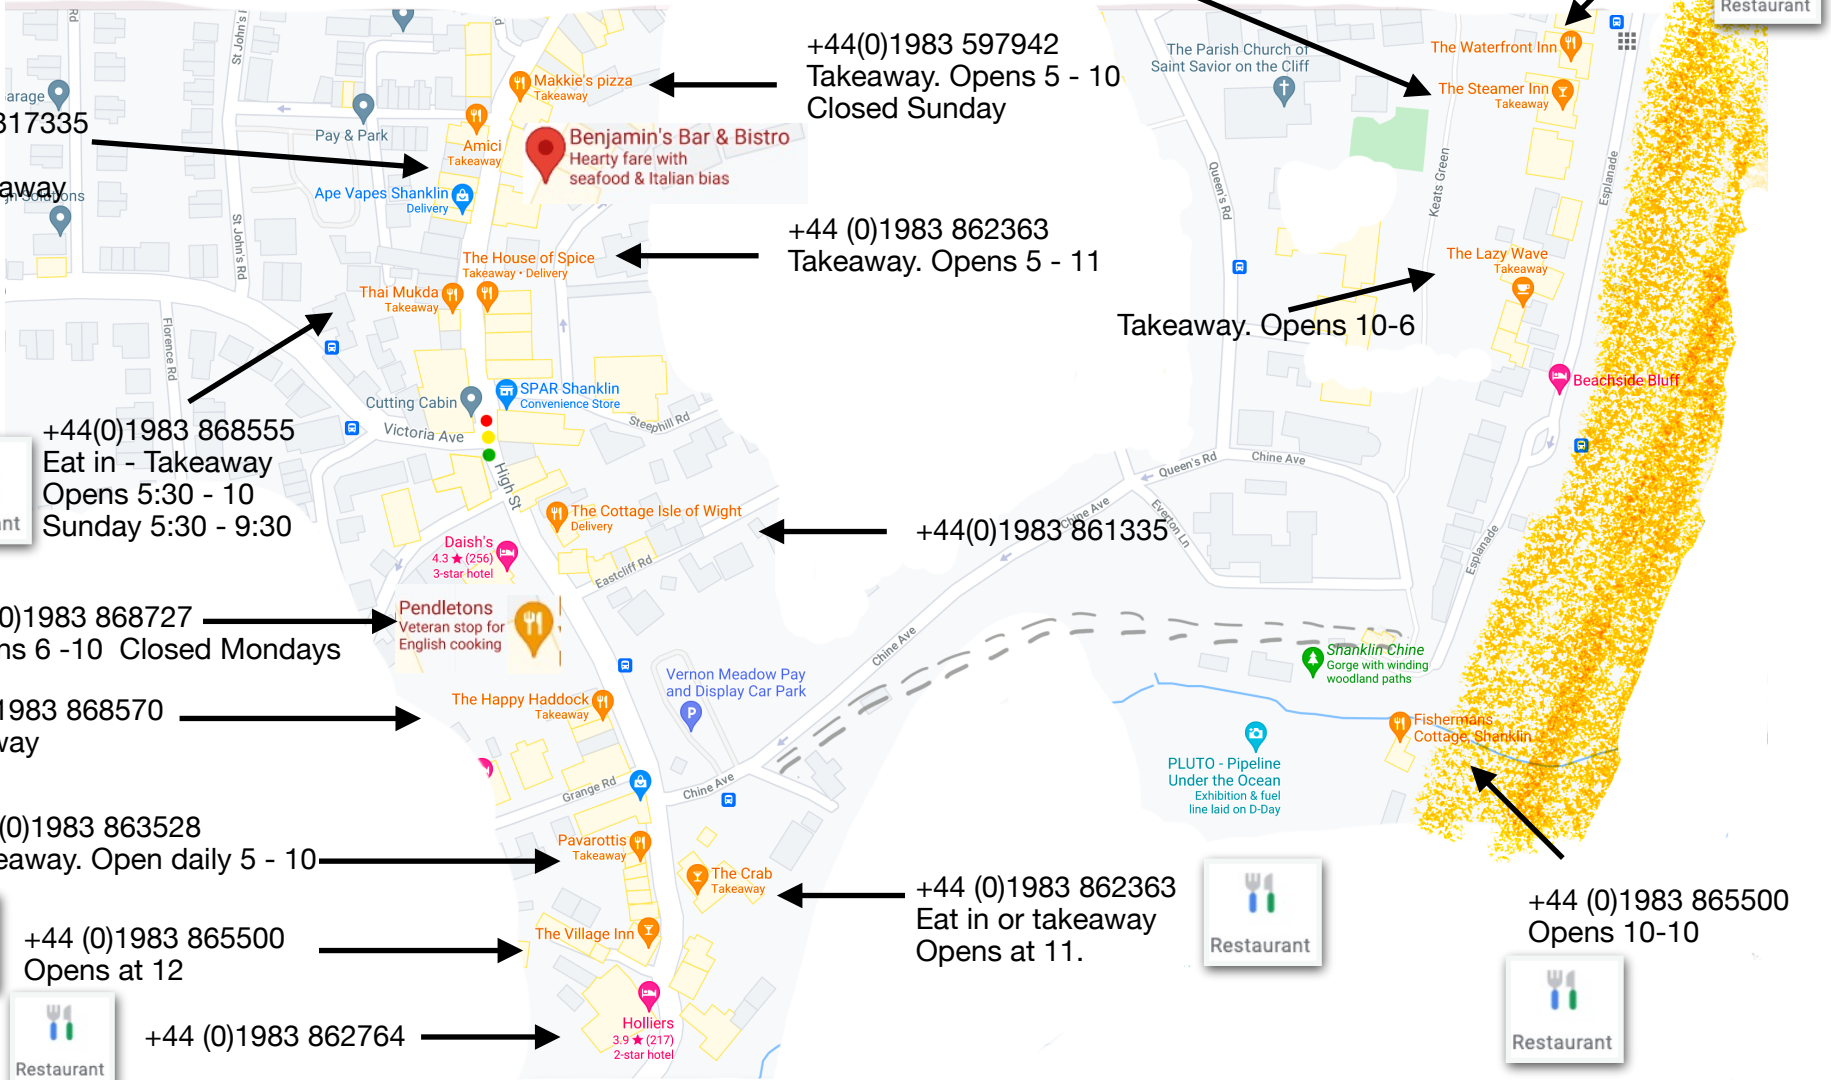

Happy Haddock

Tuesday

- 12–2pm
- 5–8pm

Wednesday

- 12–2pm
- 5–8pm

Thursday

- 12–2pm
- 5–9pm

Friday